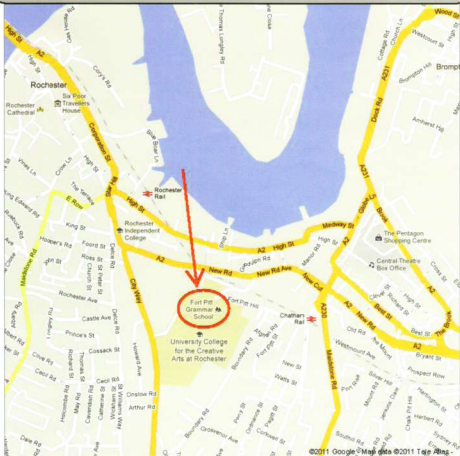

The Medway Model Show

Saturday 8th September 2012: 10.00 – 17.00

Sunday 9th September 2012: 10.00 – 16.00

Fort Pitt Grammar School

Fort Pitt Hill, Chatham, Kent. ME4 6TJ

- ♦ 5 minutes from buses and Chatham railway Station
- ♦ All Gauges - British & Continental
- ♦ Refreshments
- ♦ Full Society & Trade support
- ♦ Parking

Medway Model Show Group

The Medway Model Show

Fort Pitt Grammar School
Fort Pitt Hill, Chatham, Kent. ME4 6TJ

- ◆ Up to 20 layouts in different scales
- ◆ British & Continental layouts
- ◆ Full Society & Trade support
- ◆ Hot & Cold refreshments
- ◆ Free parking